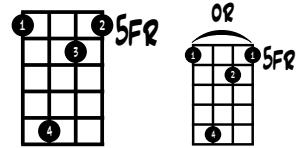

CAMPANELLA TETRACHORDS IN F MAJOR FOR 'UKULELE

(W = WHOLE STEP, H = HALF STEP)

4